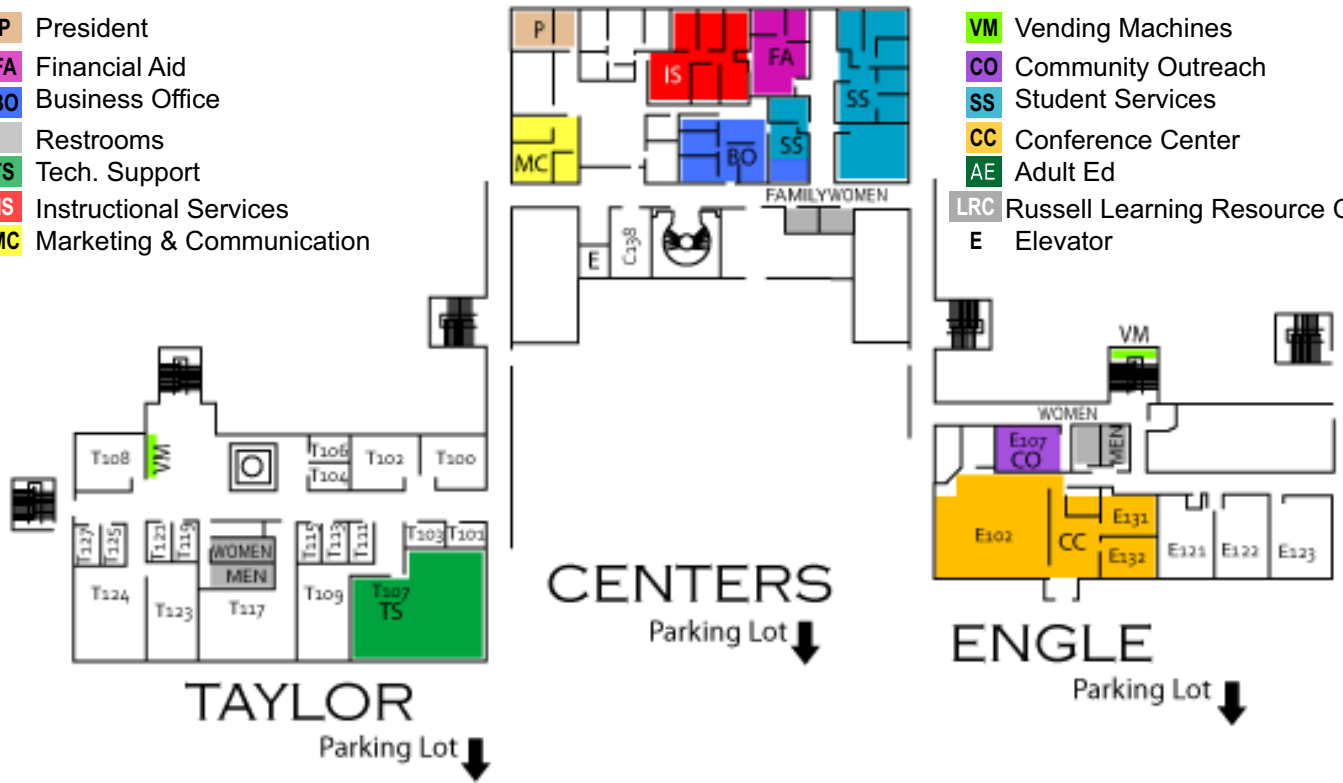

## Spoon River College, Canton Campus Ground Level

- P** President
- FA** Financial Aid
- BO** Business Office
- Restrooms**
- TS** Tech. Support
- IS** Instructional Services
- MC** Marketing & Communication

- VM** Vending Machines
- CO** Community Outreach
- SS** Student Services
- CC** Conference Center
- AE** Adult Ed
- LRC** Russell Learning Resource Center
- E** Elevator

## Spoon River College, Canton Campus Upper Level

Spoon River College, Canton Campus Lower Level

Spoon River College, Canton Campus Votech

- Restrooms
- VM Vending Machines
- SC Student Center
- C Snapper Café
- CY Cyber Café
- B Bookstore
- E Elevator

Spoon River College, Canton Campus