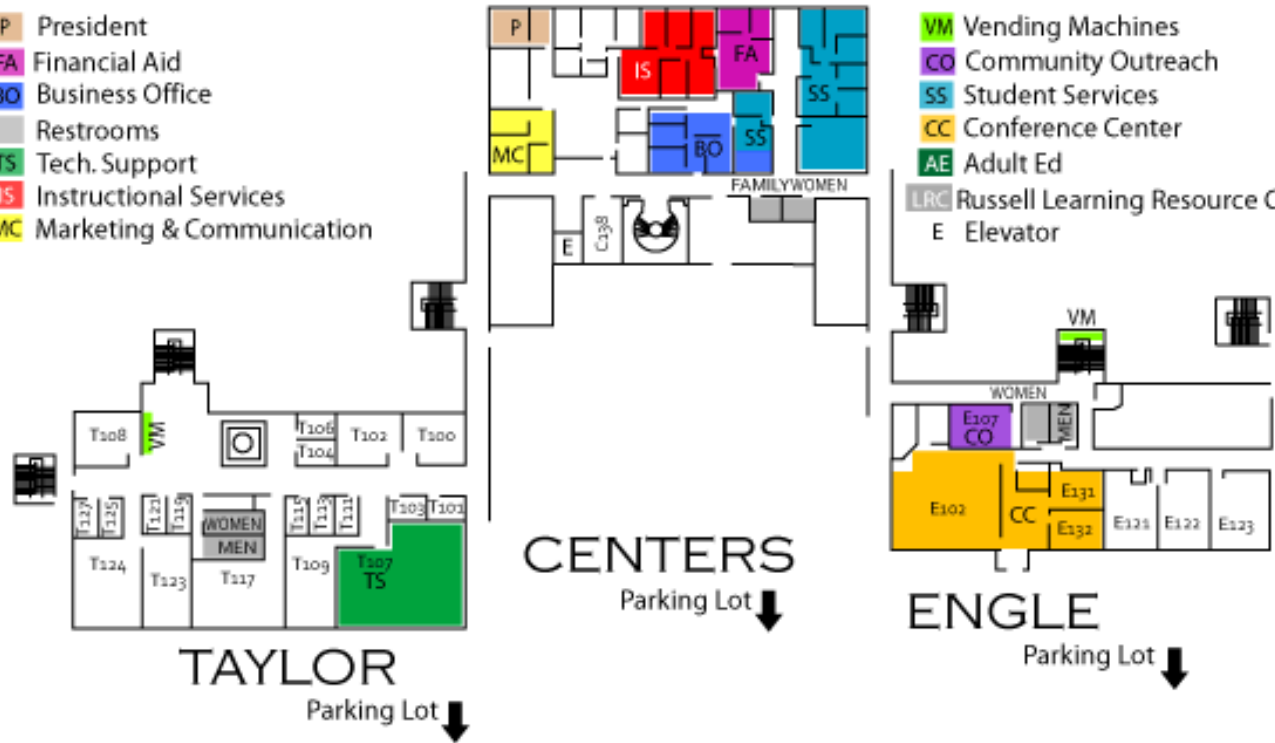

Spoon River College, Canton Campus Ground Level

- P President
- FA Financial Aid
- BO Business Office
- Restrooms
- TS Tech. Support
- IS Instructional Services
- MC Marketing & Communication

- VM Vending Machines
- CO Community Outreach
- SS Student Services
- CC Conference Center
- AE Adult Ed
- LRC Russell Learning Resource Center
- E Elevator

Spoon River College, Canton Campus Upper Level

Spoon River College, Canton Campus Lower Level

Spoon River College, Canton Campus Votech

- Restrooms
- VM Vending Machines
- SC Student Center
- C Cafeteria
- CY Cyber Cafe
- B Bookstore
- E Elevator