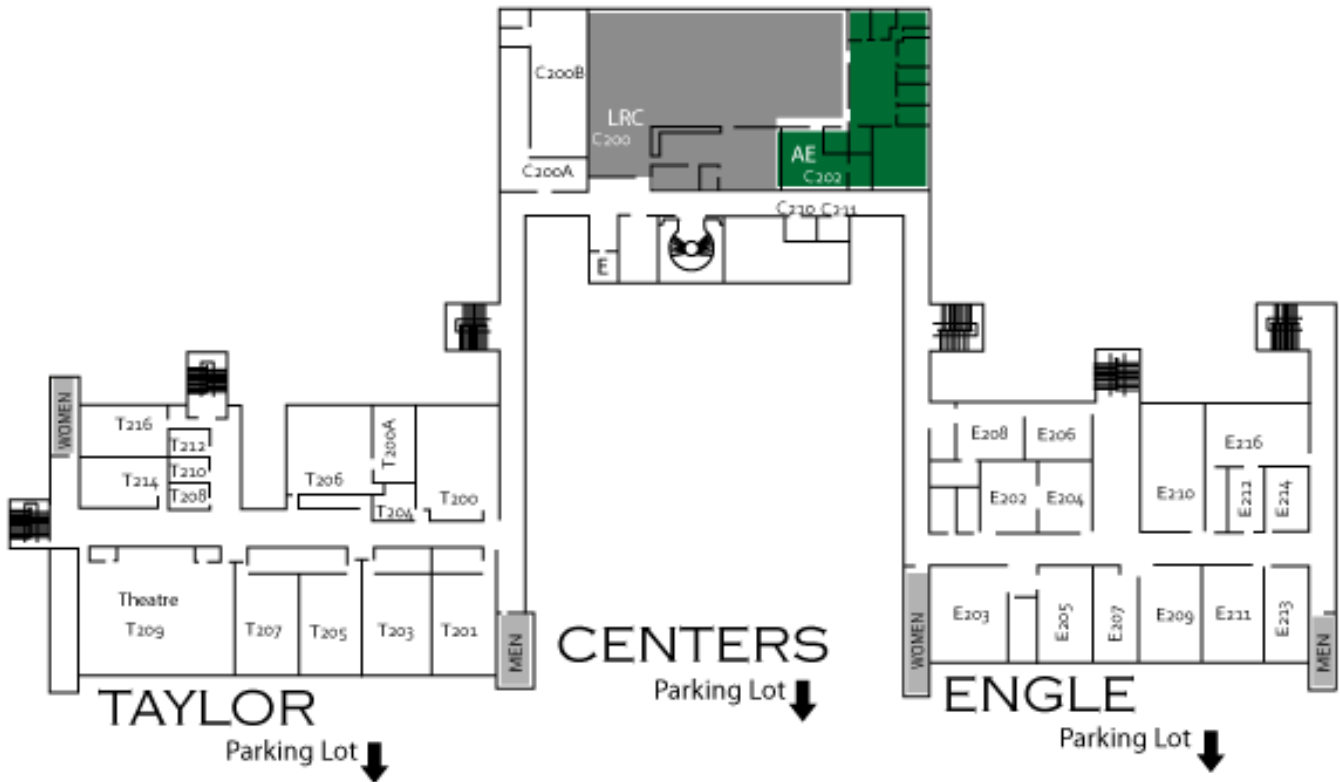

Spoon River College, Canton Campus Ground Level

- P President
- FA Financial Aid
- BO Business Office
- Restrooms
- TS Tech. Support
- IS Instructional Services
- MC Marketing & Communication

- VM Vending Machines
- CO Community Outreach
- SS Student Services
- CC Conference Center
- AE Adult Ed
- LRC Russell Learning Resource Center
- E Elevator

Spoon River College, Canton Campus Upper Level

Spoon River College, Canton Campus Lower Level

Spoon River College, Canton Campus Votech

- Restrooms
- VM Vending Machines
- SC Student Center
- C Cafeteria
- CY Cyber Cafe
- B Bookstore
- E Elevator