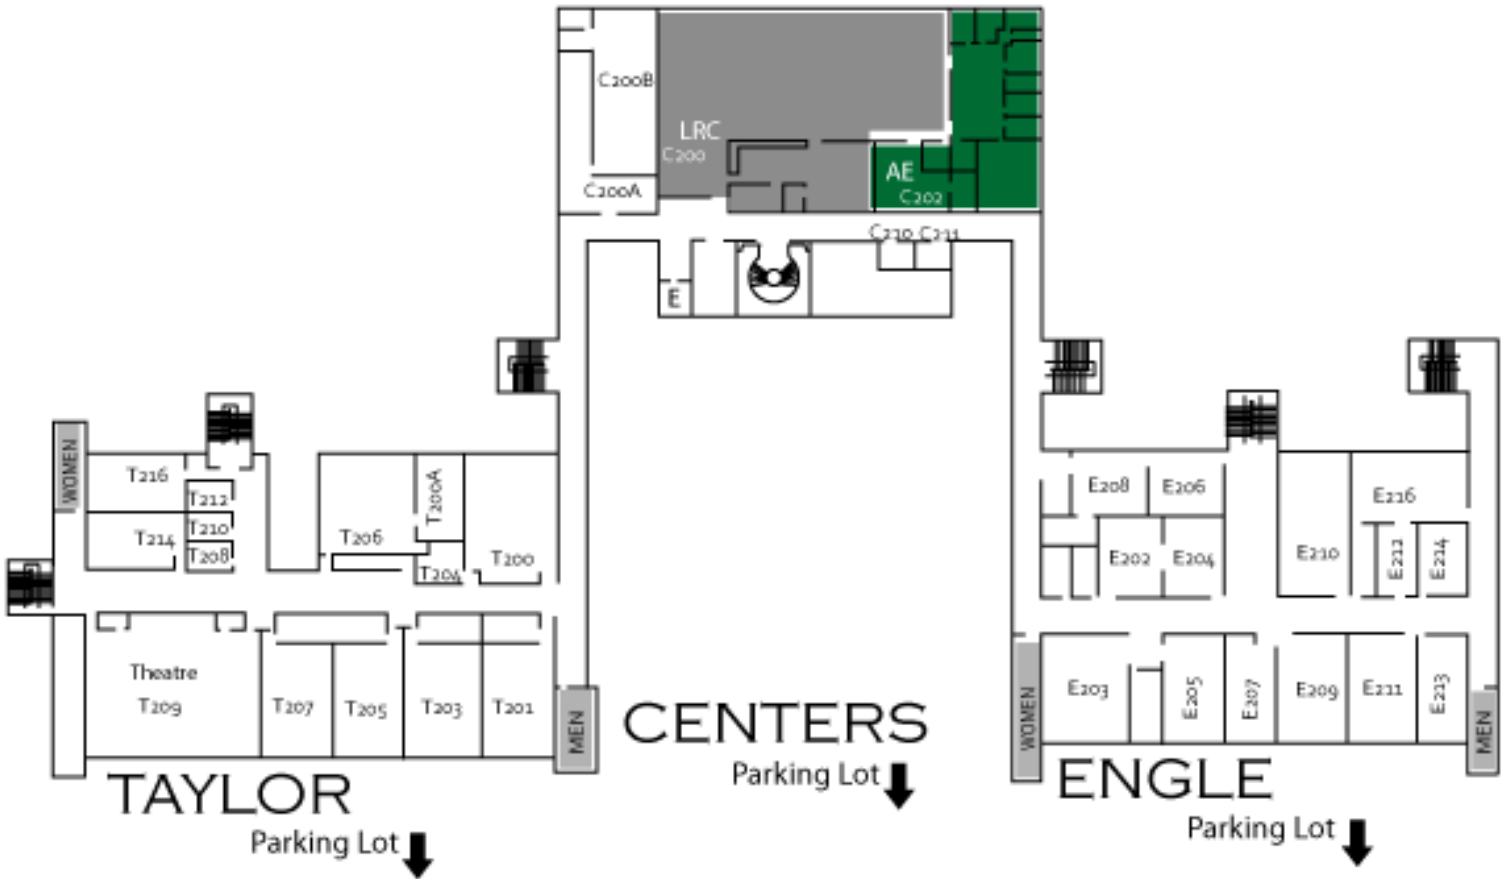

## Spoon River College, Canton Campus Ground Level

- P** President
- FA** Financial Aid
- BO** Business Office
- Restrooms**
- TS** Tech. Support
- IS** Instructional Services
- MC** Marketing & Communication

- VM** Vending Machines
- CO** Community Outreach
- SS** Student Services
- CC** Conference Center
- AE** Adult Ed
- LRC** Russell Learning Resource Center
- E** Elevator

## Spoon River College, Canton Campus Upper Level

Spoon River College, Canton Campus Lower Level

Spoon River College, Canton Campus Votech

- Restrooms
- VM Vending Machines
- SC Student Center
- C Snapper Café
- CY Cyber Café
- B Bookstore
- E Elevator

Spoon River College, Canton Campus