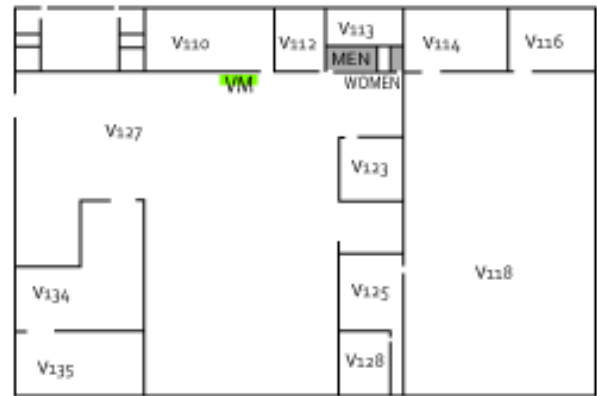

Spoon River College, Canton Campus Ground Level

- P President
- FA Financial Aid
- BO Business Office
- Restrooms
- TS Tech. Support
- IS Instructional Services
- MC Marketing & Communication

- VM Vending Machines
- CO Community Outreach
- SS Student Services
- CC Conference Center
- AE Adult Ed
- LRC Russell Learning Resource Center
- E Elevator

Spoon River College, Canton Campus Upper Level

Spoon River College, Canton Campus Lower Level

Spoon River College, Canton Campus Votech

- Restrooms
- VM Vending Machines
- SC Student Center
- C Cafeteria
- CY Cyber Cafe
- B Bookstore
- E Elevator