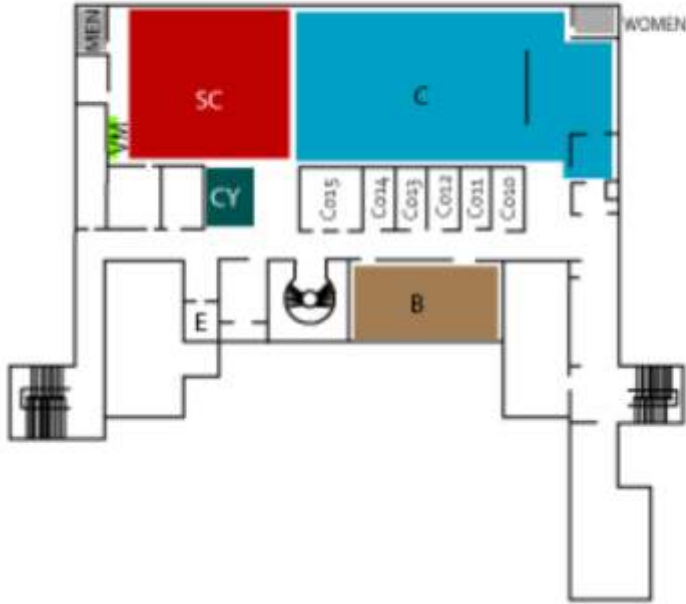

## Spoon River College, Canton Campus Ground Level

- P** President
- FA** Financial Aid
- BO** Business Office
- Restrooms**
- TS** Tech. Support
- IS** Instructional Services
- MC** Marketing & Communication

- VM** Vending Machines
- CO** Community Outreach
- SS** Student Services
- CC** Conference Center
- AE** Adult Ed
- LRC** Russell Learning Resource Center
- E** Elevator

## Spoon River College, Canton Campus Upper Level

Spoon River College, Canton Campus Lower Level

Spoon River College, Canton Campus Votech

- Restrooms
- VM Vending Machines
- SC Student Center
- C Snapper Café
- CY Cyber Café
- B Bookstore
- E Elevator